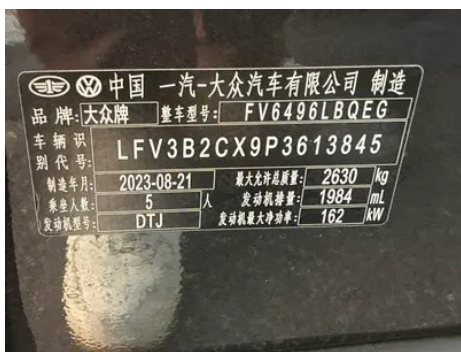

Vehicle Detail Report

Volkswagen Tavendor 2023 380TSI Four-wheel drive R-Line Cruise Edition

Basic Information

Brand	Volkswagen
Mileage	2,000 km
Color	Black
First Registration	2023-11-01
Transfer Count	0

Vehicle Images

Vehicle Condition

1. Original metal body panels with factory paint.

Configuration Information

Model Information

Model Name	Volkswagen Tavendor 2023 380TSI Four-wheel drive R-Line Cruise Edition
Launch Date	2022.11

Basic parameters

Vehicle Class	Mid-size and large SUVs
Energy Type	Gasoline
Maximum Power (kW)	162
Maximum Torque (N·m)	350
Transmission	7-speed wet dual-clutch
Body Type	SUV
Engine	2.0T 220 horsepower L4
Dimensions (L×W×H) (mm)	4949*2015*1772
Official 0-100 km/h Acceleration (s)	9.1
Top Speed (km/h)	200
Curb Weight (kg)	2065
Maximum Gross Weight (kg)	2630
WLTP Combined Fuel Consumption (L/100km)	8.68