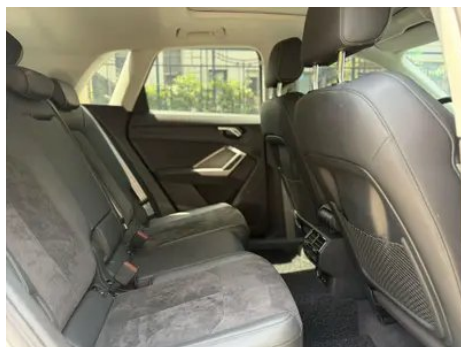

Vehicle Detail Report

Audi Q3 2021 35 TFSI Fashion dynamic type

Basic Information

Brand	Audi
Mileage	65,000 km
Color	White
First Registration	2021-09-01
Transfer Count	0

Vehicle Images

Vehicle Condition

1. Driver's seat rails and frame, Signs of removal. 2. Front passenger seat rails and frame, Signs of removal.