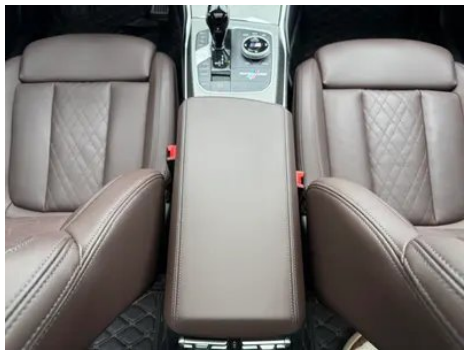

Vehicle Detail Report

BMW 3 Series 2022 330Li xDrive M Sports Night Suit

Basic Information

Brand	BMW
Mileage	58,800 km
Color	Blue
First Registration	2022-10-01
Transfer Count	0

Vehicle Images

Vehicle Condition