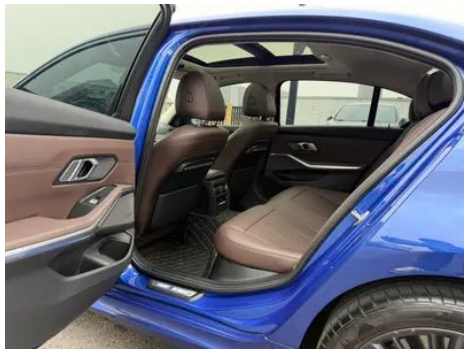

Vehicle Detail Report

BMW 3 Series 2022 330Li xDrive M Sports Night Suit

Basic Information

Brand	BMW
Mileage	58,800 km
Color	Blue
First Registration	2022-10-01
Transfer Count	0

Vehicle Images

Vehicle Condition