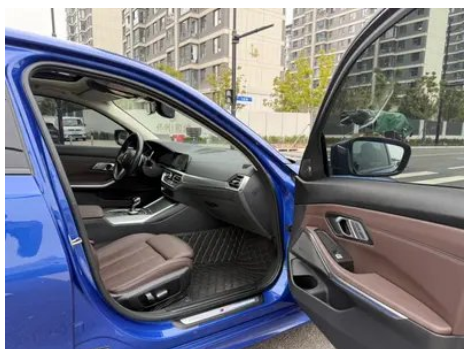

Vehicle Detail Report

BMW 3 Series 2022 330Li xDrive M Sports Night Suit

Basic Information

Brand	BMW
Mileage	58,800 km
Color	Blue
First Registration	2022-10-01
Transfer Count	0

Vehicle Images

Vehicle Condition