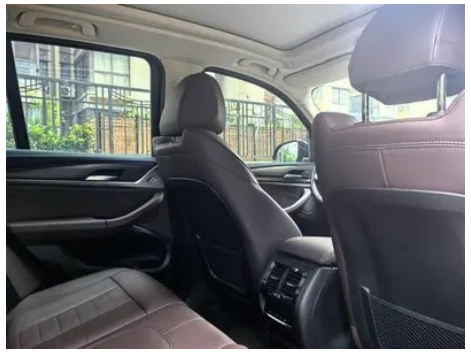

Vehicle Detail Report

BMW X3 2021 xDrive28i M Sports suit

Basic Information

Brand	BMW
Mileage	104,000 km
Color	Black
First Registration	2021-01-01
Transfer Count	0

Vehicle Images

Vehicle Condition

1. Front passenger seat rails and frame, Signs of removal.