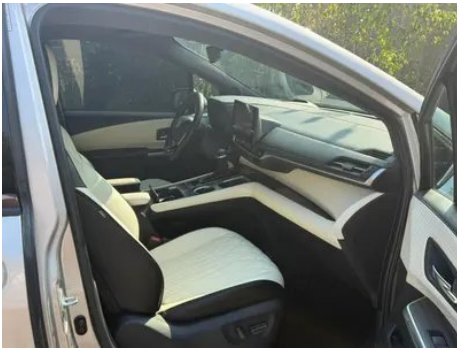

Vehicle Detail Report

Toyota Sienna 2021 2.5L Hybrid Platinum Edition

Basic Information

Brand	Toyota
Mileage	49,000 km
Color	Champagne color
First Registration	2022-01-01
Transfer Count	0

Vehicle Images

Vehicle Condition