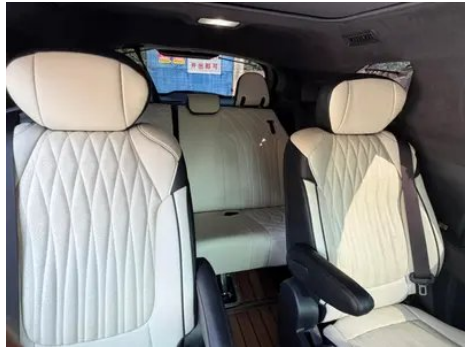

Vehicle Detail Report

Toyota Sienna 2021 2.5L Hybrid Platinum Edition

Basic Information

Brand	Toyota
Mileage	49,000 km
Color	Champagne color
First Registration	2022-01-01
Transfer Count	0

Vehicle Images

Vehicle Condition