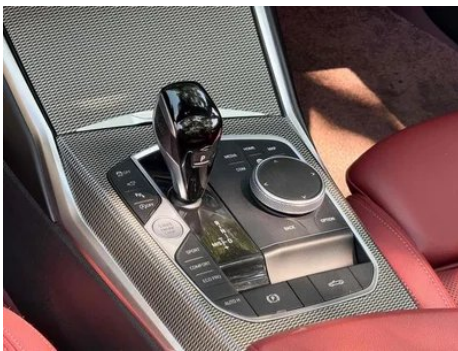

Vehicle Condition

1. Left front door, Body panel repair. 2. Left front fender, Body panel repair. 3. Right rear quarter panel, Body panel repair.

Configuration Information

Model Information

Model Information (continued)

Model Name	BMW 4 Series 2022 Restyling 425i Convertible M Sports Night Suit
Launch Date	2022.04

Basic parameters

Vehicle Class	Mid-size car
Energy Type	Gasoline
Maximum Power (kW)	135
Maximum Torque (N·m)	300
Transmission	8-gear manual integration
Body Type	Soft-top Convertible
Engine	2.0L 184 hp L4
Dimensions (L×W×H) (mm)	4773*1852*1396
Official 0-100 km/h Acceleration (s)	8.2
Top Speed (km/h)	231
Curb Weight (kg)	1730
Maximum Gross Weight (kg)	2185
WLTP Combined Fuel Consumption (L/100km)	7

engine

Engine Model	B48B20A
Displacement (mL)	1998
Displacement (L)	2.0
Induction Type	Turbocharging
Cylinder Arrangement	L
Number of Cylinders	4
Valves per Cylinder	4
Compression Ratio	11
Valve Train	DOHC
Bore (mm)	82
Stroke (mm)	94.6
Maximum Power (PS)	184
Max Power Speed (rpm)	5000-6500
Max Torque Speed (rpm)	1350-4000