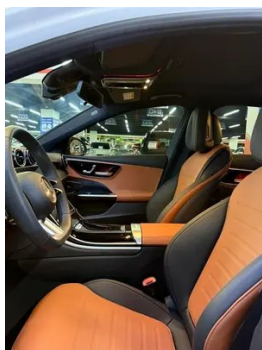

Vehicle Detail Report

Mercedes-Benz C-Class 2023 C 200 L Sports version

Basic Information

Brand	Mercedes-Benz
Mileage	24,100 km
Color	White
First Registration	2023-04-01
Transfer Count	0

Vehicle Images