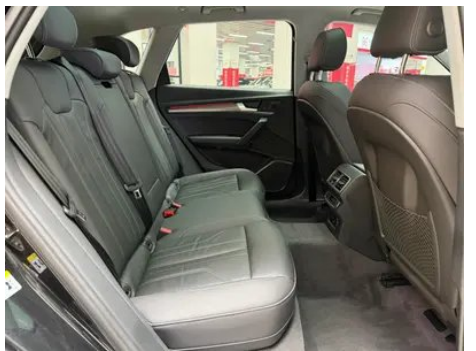

Vehicle Detail Report

Audi Q5L 2022 40T Deluxe Dynamic

Basic Information

Brand	Audi
Mileage	41,000 km
Color	Black
First Registration	2022-03-01
Transfer Count	0

Vehicle Images

Vehicle Condition

1. Inner side of right C-pillar, Paint repair. 2. Right rear quarter panel, Deformation, Paint repair, Body panel repair, Welding repair.