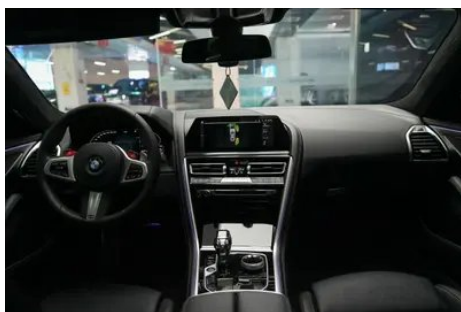

Vehicle Detail Report

BMW 8 Series 2022 840i Four-door coupe M Sports suit

Basic Information

Brand	BMW
Mileage	33,000 km
Color	Dark gray
First Registration	2022-09-01
Transfer Count	3

Vehicle Images

Vehicle Condition