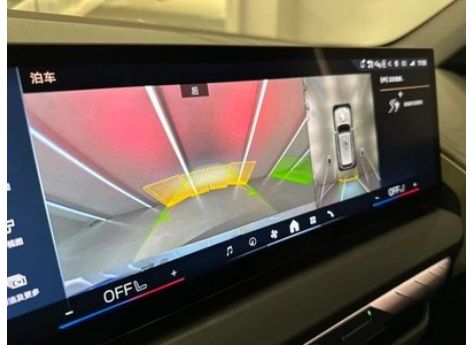

Vehicle Condition

1. Driver's seat rails and frame, Signs of removal.

Configuration Information

Model Information

Model Name	BMW X3 2025 xDrive30L Premium Class M Sports suit
Launch Date	2025.02

Basic parameters

Vehicle Class	Mid-size SUV
Energy Type	Gasoline
Maximum Power (kW)	190
Maximum Torque (N·m)	400
Transmission	8-gear manual integration
Body Type	SUV
Engine	2.0T 258 horsepower L4
Dimensions (L×W×H) (mm)	4865*1920*1664