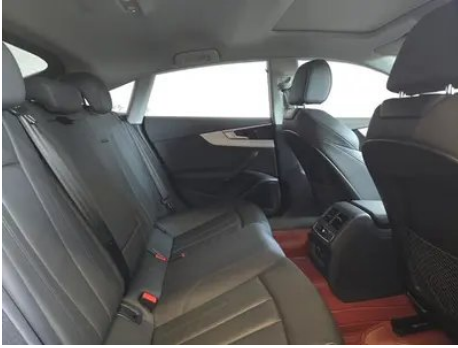

Vehicle Condition

1. Driver's seat rails and frame, Signs of removal. 2. Front passenger seat rails and frame, Signs of removal.

Configuration Information

Model Information