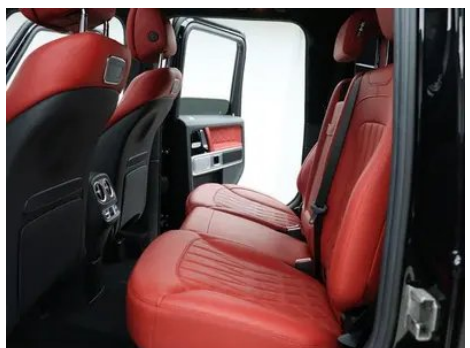

Vehicle Detail Report

Mercedes-Benz G-Class 2022 G 500

Basic Information

Brand	Mercedes-Benz
Mileage	40,900 km
Color	Black
First Registration	2023-03-01
Transfer Count	1

Vehicle Images