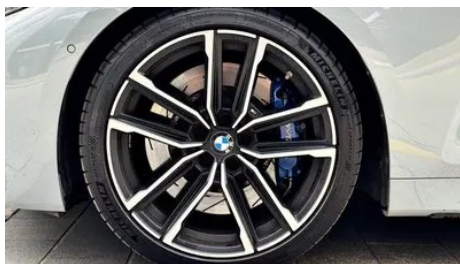

Vehicle Detail Report

BMW 4 Series 2023 430i M Sports Night Suit

Basic Information

Brand	BMW
Mileage	28,000 km
Color	Silver-gray
First Registration	2024-03-01
Transfer Count	0

Vehicle Images

Vehicle Condition