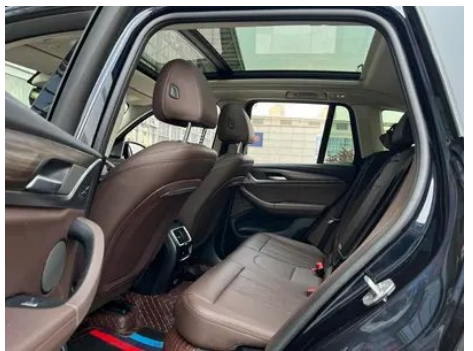

# Vehicle Detail Report

**BMW X3 2022 Restyling xDrive30i Premium  
Class M Obsidian Night Suit**

## Vehicle Images