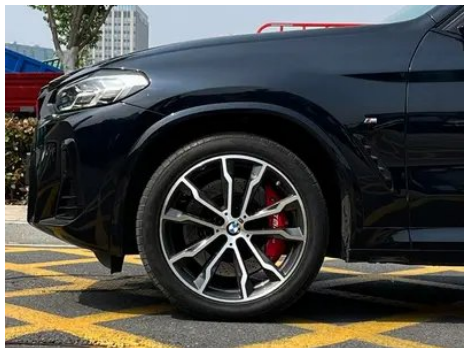

# Vehicle Detail Report

**BMW X3 2022 Restyling xDrive30i Premium  
Class M Obsidian Night Suit**

## Vehicle Images