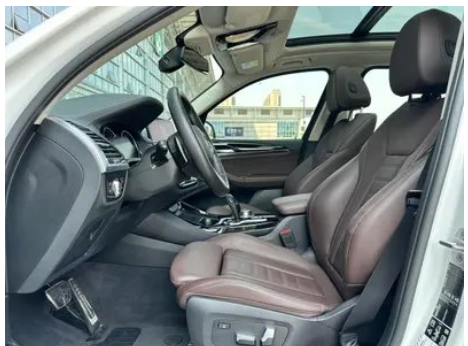

Vehicle Detail Report

BMW X3 2018 xDrive28i M Sports suit China V

Basic Information

Brand	BMW
Mileage	71,000 km
Color	White
First Registration	2019-04-01
Transfer Count	0

Vehicle Images