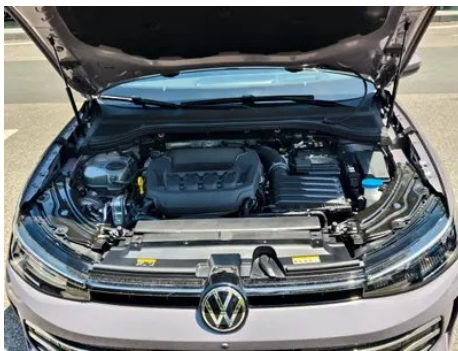

Vehicle Detail Report

Volkswagen Passat 2025 Pro 380TSI Long Zun Edition

Basic Information

Brand	Volkswagen
Mileage	4,000 km
Color	Other
First Registration	2024-09-01
Transfer Count	1

Vehicle Images