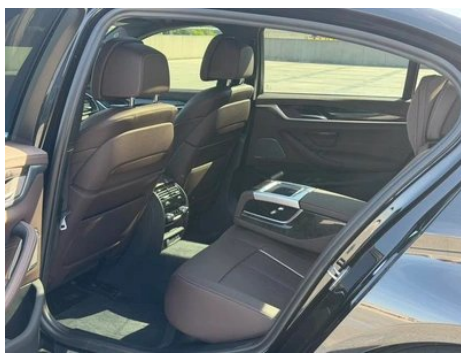

Vehicle Detail Report

BMW 5 Series 2021 530Li Premium Class M Sports suit

Basic Information

Brand	BMW
Mileage	71,000 km
Color	Black
First Registration	2021-06-01
Transfer Count	1

Vehicle Images