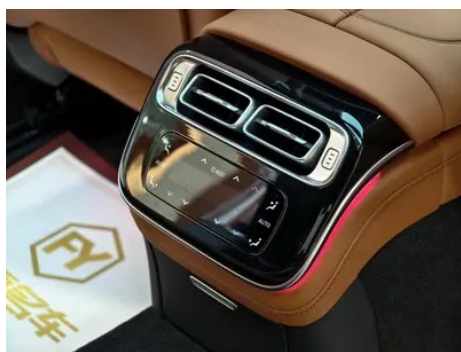

Vehicle Condition

1. Original metal body panels with factory paint.

Configuration Information

Model Information

Model Name	Mercedes-Benz S-Class 2023 S 500 L 4MATIC
Launch Date	2022.12

Basic parameters

Vehicle Class	Large vehicle
Energy Type	Gasoline + 48V Mild Hybrid System
Maximum Power (kW)	320
Maximum Torque (N·m)	520
Transmission	9-gear manual integration
Body Type	Sedan
Engine	3.0T 435 horsepower L6
Dimensions (L×W×H) (mm)	5320*1921*1503
Official 0-100 km/h Acceleration (s)	5.5
Top Speed (km/h)	250
Curb Weight (kg)	2230
Maximum Gross Weight (kg)	2820
WLTP Combined Fuel Consumption (L/100km)	8.7

engine

Engine Model	256 930
Displacement (mL)	2999
Displacement (L)	3.0
Induction Type	Turbo electric supercharging
Cylinder Arrangement	L