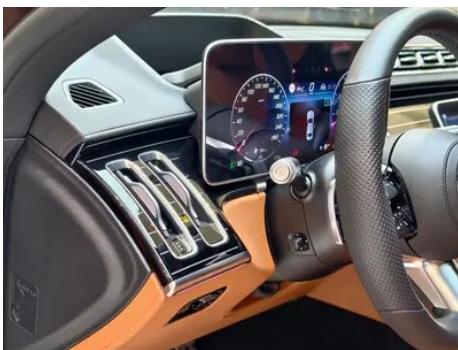

Vehicle Detail Report

Mercedes-Benz S-Class 2023 S 500 L 4MATIC

Basic Information

Brand	Mercedes-Benz
Mileage	33,000 km
Color	Black
First Registration	2023-10-01
Transfer Count	0

Vehicle Images