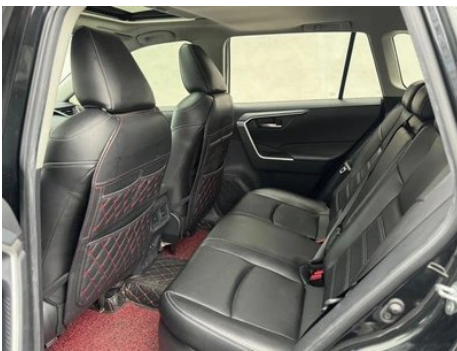

Vehicle Condition

1. Right front door, Paint repair. 2. Right front fender, Replaced. 3. Right headlight, Replaced.

Configuration Information

Model Information

Model Information (continued)

Model Name	Toyota RAV4 2020 Dual Power 2.5L E-CVT Two-wheel drive elite version
Launch Date	2019.10