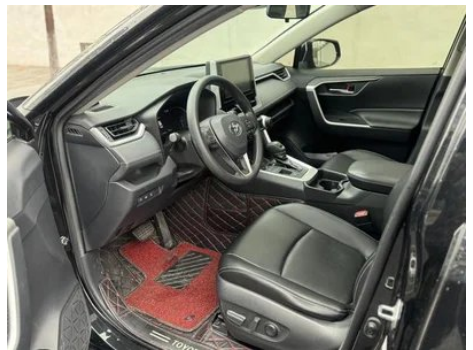

Vehicle Detail Report

Toyota RAV4 2020 Dual Power 2.5L CVT Two-wheel drive elite version

Basic Information

Brand	Toyota
Mileage	52,000 km
Color	Black
First Registration	2020-09-01
Transfer Count	0

Vehicle Images

Vehicle Condition

1. Right front door, Paint repair. 2. Right front fender, Replaced. 3. Right headlight, Replaced.

Configuration Information

Model Information

Model Information (continued)

Model Name	Toyota RAV4 2020 Dual Power 2.5L E-CVT Two-wheel drive elite version
Launch Date	2019.10