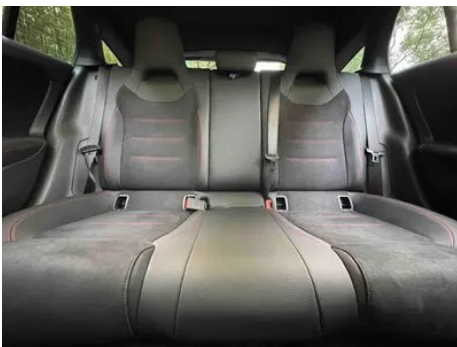

Vehicle Condition

1. Original metal body panels with factory paint.

Configuration Information

Model Information

Model Name	Mercedes-Benz CLA 2026 CLA 200 Sports Car Hunting
-------------------	---

Model Information (continued)