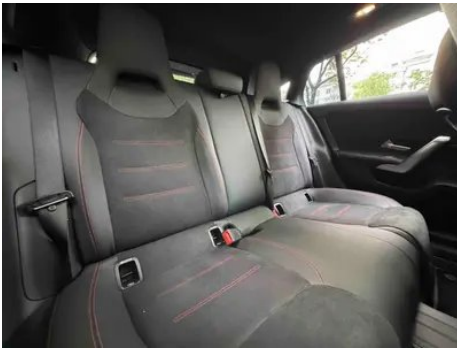

Vehicle Condition

1. Original metal body panels with factory paint.

Configuration Information

Model Information

Model Name	Mercedes-Benz CLA 2026 CLA 200 Sports Car Hunting
-------------------	---

Model Information (continued)