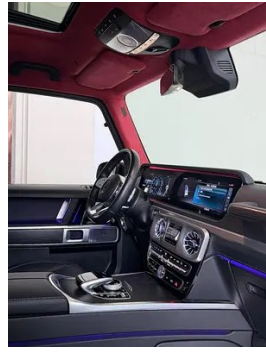

Vehicle Condition

1. Driver's seat rails and frame, Signs of removal. 2. Front passenger seat rails and frame, Signs of removal.

Configuration Information

Model Information

Model Name	Mercedes-Benz G-Class 2020 G 350