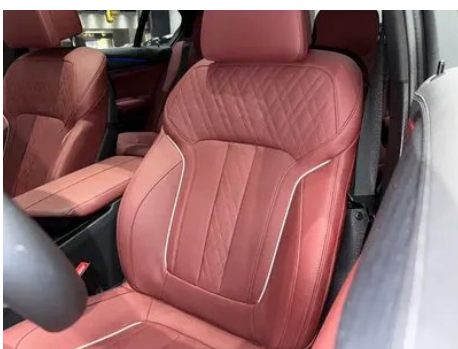

Vehicle Condition

1. Original metal body panels with factory paint.

Configuration Information

Model Information

Model Name	BMW 5 Series 2022 Change to three 530Li Premium Class M Sports suit
Launch Date	2022.08