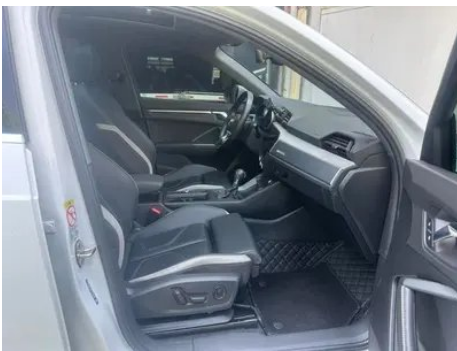

Vehicle Detail Report

Audi Q3 2024 35 TFSI Fashion dynamic type

Basic Information

Brand	Audi
Mileage	25,000 km
Color	White
First Registration	2023-11-01
Transfer Count	0

Vehicle Images