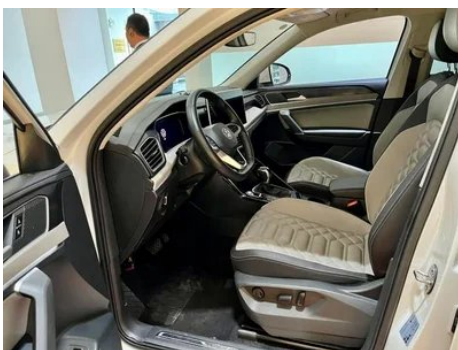

Vehicle Condition

1. Spare wheel well, Dirt and stains. 2. Left rear fender, Paint chip.

Configuration Information

Model Information

Model Name	Tayron 2023 300TSI Two-wheel drive luxury Plus Advanced version
Launch Date	2023.04