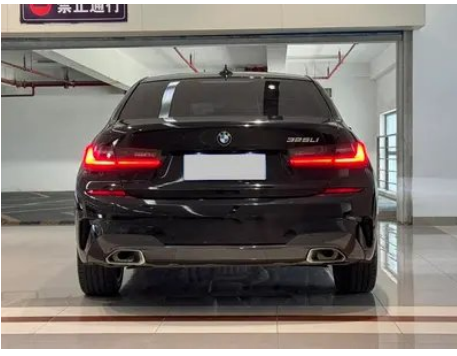

Vehicle Detail Report

BMW 3 Series 2020 Restyling 325Li M Sports suit

Basic Information

Brand	BMW
Mileage	71,000 km
Color	Black
First Registration	2020-08-01
Transfer Count	0

Vehicle Images

Vehicle Condition

1. Inner side of left B-pillar, Scratch. 2. Right rear quarter panel, Deformation.

Configuration Information

Model Information

Model Name	BMW 3 Series 2020 Restyling 325Li M Sports suit
Launch Date	2019.11