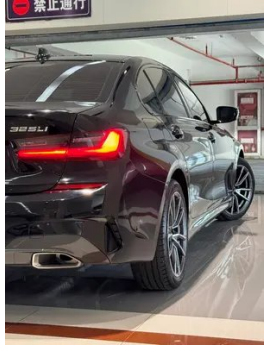

Vehicle Detail Report

BMW 3 Series 2020 Restyling 325Li M Sports suit

Basic Information

Brand	BMW
Mileage	71,000 km
Color	Black
First Registration	2020-08-01
Transfer Count	0

Vehicle Images

Vehicle Condition

1. Inner side of left B-pillar, Scratch. 2. Right rear quarter panel, Deformation.

Configuration Information

Model Information

Model Name	BMW 3 Series 2020 Restyling 325Li M Sports suit
Launch Date	2019.11