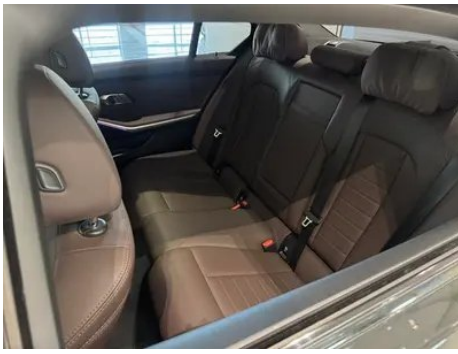

Vehicle Condition

1. Inner side of left B-pillar, Scratch. 2. Right rear quarter panel, Deformation.

Configuration Information

Model Information

Model Name	BMW 3 Series 2020 Restyling 325Li M Sports suit
Launch Date	2019.11

Basic parameters

Vehicle Class	Mid-size car
Energy Type	Gasoline
Maximum Power (kW)	135
Maximum Torque (N·m)	300
Transmission	8-gear manual integration
Body Type	Sedan
Engine	2.0L 184 hp L4
Dimensions (L×W×H) (mm)	4829*1827*1463
Official 0-100 km/h Acceleration (s)	8.1
Top Speed (km/h)	235
Curb Weight (kg)	1630
Maximum Gross Weight (kg)	2055
NEDC Combined Fuel Consumption (L/100km)	6.1

engine

Engine Model	B48B20D
Displacement (mL)	1998
Displacement (L)	2.0
Induction Type	Turbocharging
Cylinder Arrangement	L