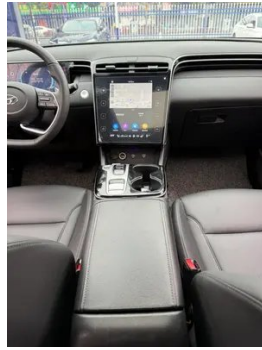

Vehicle Images

Vehicle Condition

1. Right rocker panel, Outer-side deformation. 2. Inner side of left C-pillar, Deformation.

Configuration Information

Model Information

Model Name	Hyundai Tucson 2022 Tucson L 1.5T DCT LUX Premium Edition N Line
Launch Date	2021.11