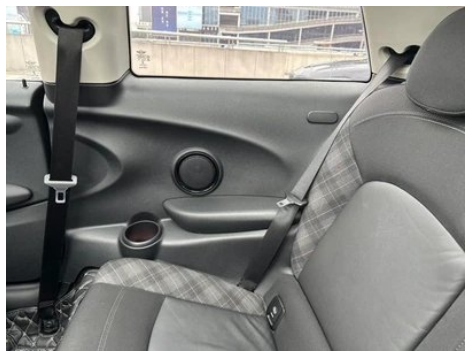

Vehicle Detail Report

MINI 2016 1.5T COOPER

Basic Information

Brand	MINI
Mileage	86,000 km
Color	Blue
First Registration	2017-08-01
Transfer Count	0

Vehicle Images

Vehicle Condition

1. Radiator support, Signs of disassembly.