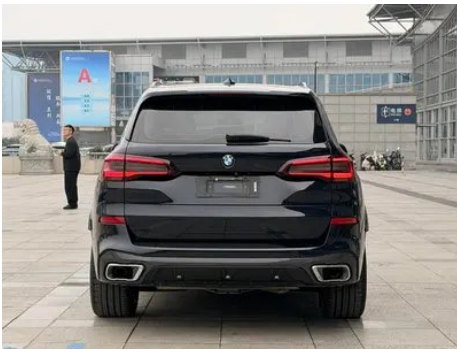

Vehicle Detail Report

BMW X5 2020 xDrive30i M Sports suit

Basic Information

Brand	BMW
Mileage	77,000 km
Color	Black
First Registration	2020-10-01
Transfer Count	0

Vehicle Images

Vehicle Condition

1. Driver's seat rails and frame, Signs of removal. 2. Front passenger seat rails and frame, Signs of removal.