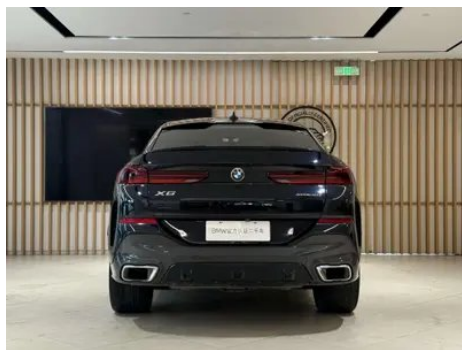

Vehicle Detail Report

BMW X6 2020 xDrive40i Premium Class M Sports suit

Basic Information

Brand	BMW
Mileage	77,000 km
Color	Black
First Registration	2019-12-01
Transfer Count	0

Vehicle Images

Vehicle Condition