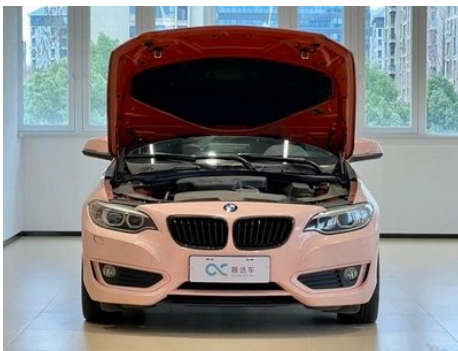

Vehicle Detail Report

BMW 2 Series (Imported) 2015 220i Convertible Coupe Leading

Basic Information

Brand	BMW
Mileage	93,000 km
Color	Other
First Registration	2015-10-01
Transfer Count	1

Vehicle Images

Vehicle Condition

1. Left rear fender, Paint repair, Bodywork repair. 2. Right rear fender, Paint repair, Bodywork repair.

Configuration Information

Model Information

Model Name	BMW 2 Series (Imported) 2015 220i Convertible Coupe Luxury Model
Launch Date	2015.03