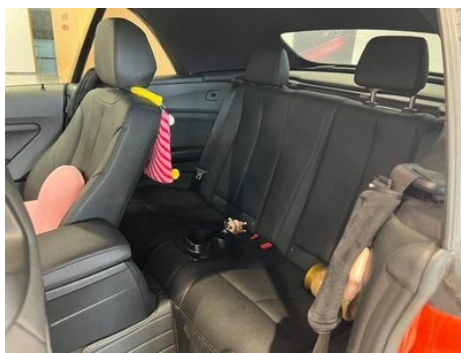

Vehicle Detail Report

BMW 2 Series (Imported) 2015 220i Convertible Coupe Leading

Basic Information

Brand	BMW
Mileage	93,000 km
Color	Other
First Registration	2015-10-01
Transfer Count	1

Vehicle Images