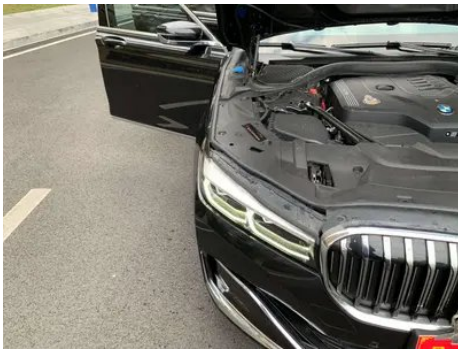

Vehicle Detail Report

BMW 7 Series 2021 730Li Luxury Set

Basic Information

Brand	BMW
Mileage	87,000 km
Color	Black
First Registration	2021-12-01
Transfer Count	0

Vehicle Images

Vehicle Condition

1. Left rocker panel, Paint repair, Inner-side deformation, Inner-side body panel repair. 2. Inner side of right C-pillar, Paint repair. 3. Driver's seat rails and frame, Signs of removal. 4. Front passenger seat rails and frame, Signs of removal. 5. Left rear quarter panel, Paint repair, Body panel repair. 6. Right rear quarter panel, Paint repair, Body panel repair.