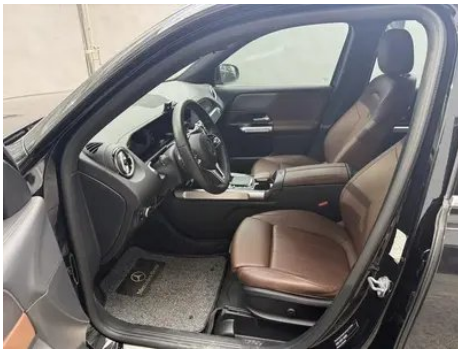

Vehicle Detail Report

Mercedes-Benz GLB 2023 GLB 220 Dynamic

Basic Information

Brand	Mercedes-Benz
Mileage	62,000 km
Color	Black
First Registration	2023-06-01
Transfer Count	0

Vehicle Images

Vehicle Condition

1. Inner side of left B-pillar, Dent. 2. Inner side of right B-pillar, Scratch, Dent.

Configuration Information

Model Information

Model Name	Mercedes-Benz GLB 2023 GLB 220 Dynamic
Launch Date	2022.09

Basic parameters