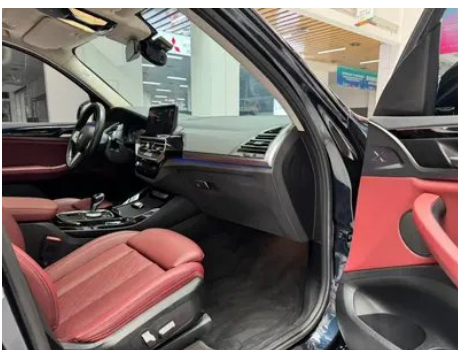

Vehicle Detail Report

BMW X3 2022 Restyling xDrive25i M Sports suit

Basic Information

Brand	BMW
Mileage	30,000 km
Color	Black
First Registration	2023-03-01
Transfer Count	0

Vehicle Images

Vehicle Condition