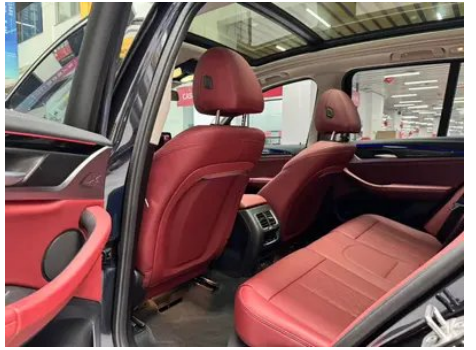

Vehicle Detail Report

BMW X3 2022 Restyling xDrive25i M Sports suit

Basic Information

Brand	BMW
Mileage	30,000 km
Color	Black
First Registration	2023-03-01
Transfer Count	0

Vehicle Images

Vehicle Condition