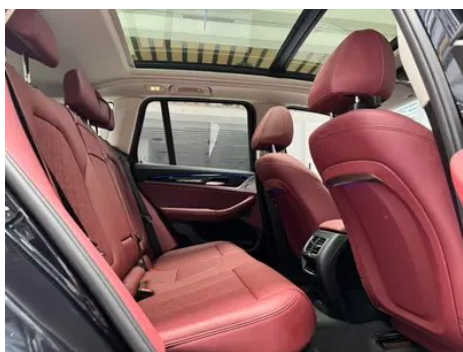

Vehicle Detail Report

BMW X3 2022 Restyling xDrive25i M Sports suit

Basic Information

Brand	BMW
Mileage	30,000 km
Color	Black
First Registration	2023-03-01
Transfer Count	0

Vehicle Images

Vehicle Condition