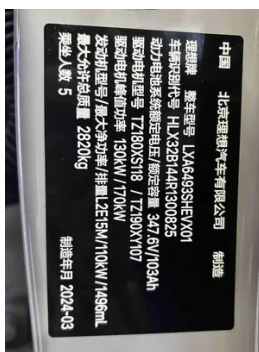

Vehicle Detail Report

Li Auto L6 2024 Max version

Basic Information

Brand	Li Auto
Mileage	27,000 km
Color	Other
First Registration	2024-04-01
Transfer Count	0

Vehicle Images

Vehicle Condition

1. Radiator support, Signs of removal, Replaced. 2. Inner side of left B-pillar, Deformation, Non-accident-related deformation.

Configuration Information

Model Information

Model Name	Li Auto L6 2024 Max
Launch Date	2024.04

Basic parameters

Vehicle Class	Mid-size and large SUVs
Energy Type	Extended Range Electric Vehicle (EREV)
Maximum Power (kW)	113
Maximum Torque (N·m)	-
Transmission	Electric vehicle single speed gearbox
Body Type	SUV
Engine	Extended range 154 horsepower L4
Dimensions (L×W×H) (mm)	4925*1960*1735
Official 0-100 km/h Acceleration (s)	5.4
Top Speed (km/h)	180
Curb Weight (kg)	2345
Maximum Gross Weight (kg)	2820
Fast Charging Time (h)	0.33
Slow Charging Time (h)	6
Electric Motor (PS)	408
Fast Charging Range (%)	20-80
Electricity Consumption in Fuel Equivalent (L/100km)	2.39