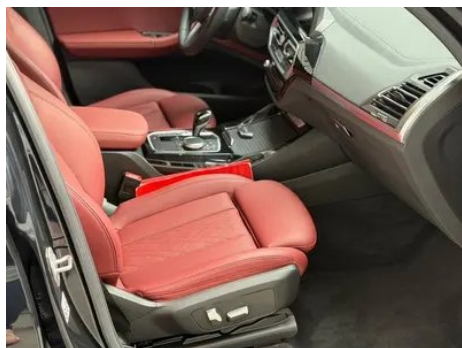

Vehicle Condition

1. Original metal body panels with factory paint.

Configuration Information

Model Information

Model Name	BMW X3 2022 xDrive25i M Sports suit
Launch Date	2021.08

Basic parameters

Vehicle Class	Mid-size SUV
Energy Type	Gasoline
Maximum Power (kW)	135
Maximum Torque (N·m)	300
Transmission	8-gear manual integration
Body Type	SUV
Engine	2.0L 184 hp L4
Dimensions (L×W×H) (mm)	4737*1891*1689