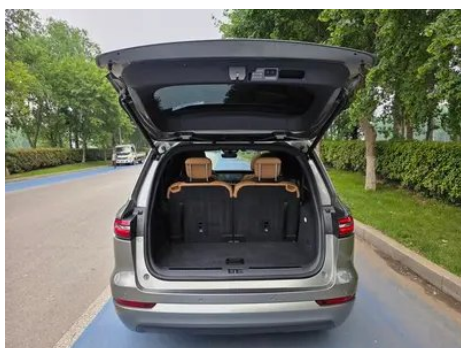

Vehicle Detail Report

Li Auto ONE 2021 extended range 6 Seat plate

Basic Information

Brand	Li Auto
Mileage	50,000 km
Color	Dark gray
First Registration	2023-04-01
Transfer Count	0

Vehicle Images