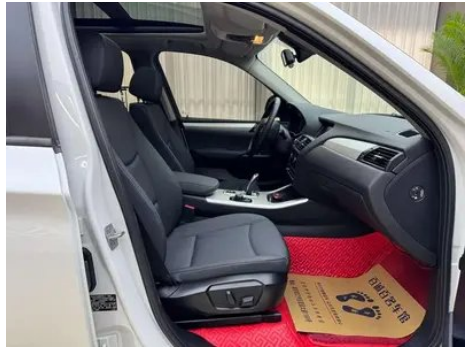

Vehicle Condition

1. Left front door, Body panel repair. 2. Left front fender, Body panel repair. 3. Left rocker panel exterior trim, Damage.

Configuration Information

Model Information

Model Name	BMW X3 2016 sDrive20i
Launch Date	2016.01

Basic parameters

Vehicle Class	Mid-size SUV
Energy Type	Gasoline
Maximum Power (kW)	135
Maximum Torque (N·m)	270