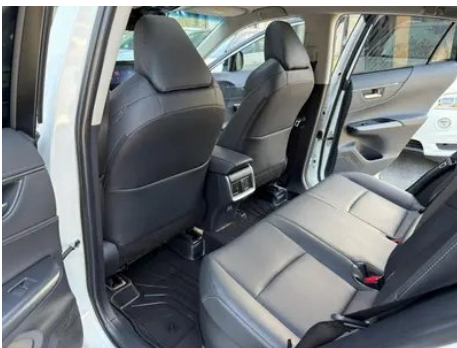

Vehicle Detail Report

Toyota Venza 2022 Dual Power 2.5L CVT Two-wheel drive luxury edition

Basic Information

Brand	Toyota
Mileage	26,000 km
Color	White
First Registration	2023-04-01
Transfer Count	0

Vehicle Images