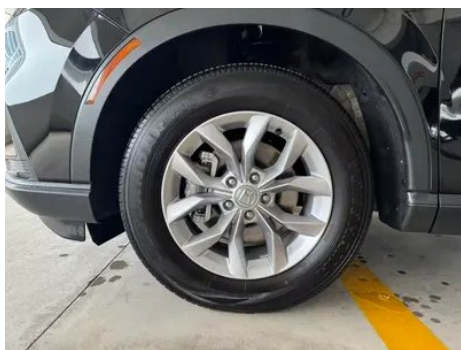

# Vehicle Detail Report

**Honda CR-V 2023 240TURBO CVT Two-wheel drive Shang 5 Seat plate**

## Vehicle Images