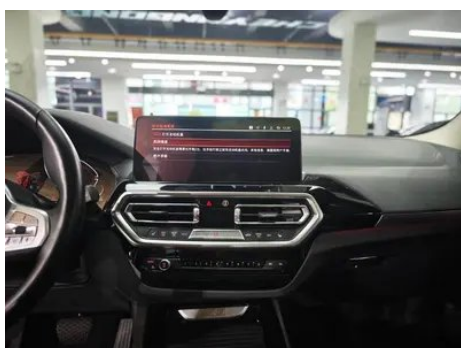

Vehicle Detail Report

BMW X3 2022 xDrive25i M Sports suit

Basic Information

Brand	BMW
Mileage	35,000 km
Color	Black
First Registration	2022-01-01
Transfer Count	1

Vehicle Images

Vehicle Condition

1. Inner side of right C-pillar, Scratch. 2. Driver's seat rails and frame, Signs of removal. 3. Front passenger seat rails and frame, Signs of removal. 4. Left rear quarter panel, Paint repair, Body panel repair.

Intelligent configuration

Connected Car Services	•
OTA Updates	•
4G/5G Network	•4G
Mobile APP remote function	• Door control; • Vehicle startup; • Air conditioning control; • Vehicle condition inquiry/diagnosis; • Vehicle location/vehicle search; • Vehicle owner service (searching for charging piles, gas stations, parking lots, etc.); • Appointment maintenance/repair
Wi-Fi hotspots	○