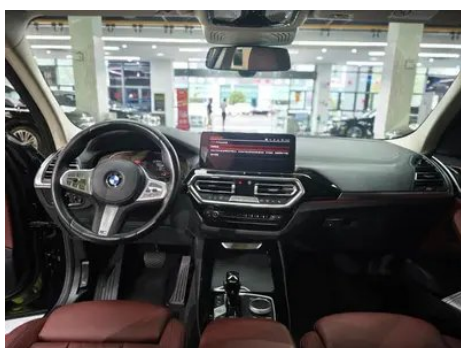

Vehicle Detail Report

BMW X3 2022 xDrive25i M Sports suit

Basic Information

Brand	BMW
Mileage	35,000 km
Color	Black
First Registration	2022-01-01
Transfer Count	1

Vehicle Images

Vehicle Condition

1. Inner side of right C-pillar, Scratch. 2. Driver's seat rails and frame, Signs of removal. 3. Front passenger seat rails and frame, Signs of removal. 4. Left rear quarter panel, Paint repair, Body panel repair.

Intelligent configuration

Connected Car Services	•
OTA Updates	•
4G/5G Network	•4G
Mobile APP remote function	• Door control; • Vehicle startup; • Air conditioning control; • Vehicle condition inquiry/diagnosis; • Vehicle location/vehicle search; • Vehicle owner service (searching for charging piles, gas stations, parking lots, etc.); • Appointment maintenance/repair
Wi-Fi hotspots	○