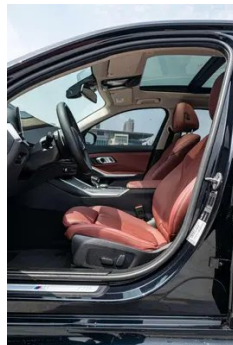

Vehicle Detail Report

BMW 3 Series 2023 325Li M Sports Night Suit

Basic Information

Brand	BMW
Mileage	23,000 km
Color	Black
First Registration	2024-09-01
Transfer Count	0

Vehicle Images

Vehicle Condition

1. Original metal body panels with factory paint.