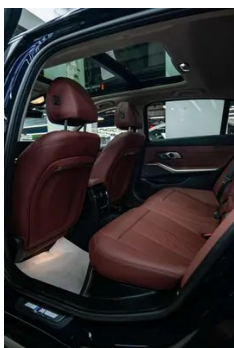

Vehicle Detail Report

BMW 3 Series 2023 325Li M Sports Night Suit

Basic Information

Brand	BMW
Mileage	23,000 km
Color	Black
First Registration	2024-09-01
Transfer Count	0

Vehicle Images

Vehicle Condition

1. Original metal body panels with factory paint.