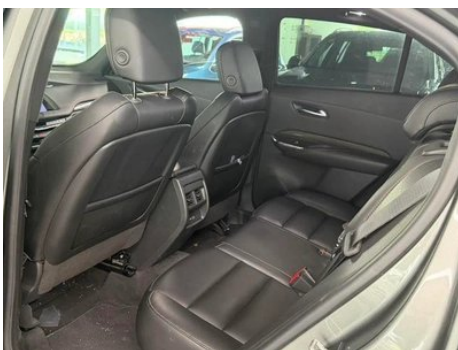

Vehicle Detail Report

Cadillac XT4 2018 28T Two-wheel drive luxury sports

Basic Information

Brand	Cadillac
Mileage	109,000 km
Color	Dark gray
First Registration	2018-11-01
Transfer Count	0

Vehicle Images