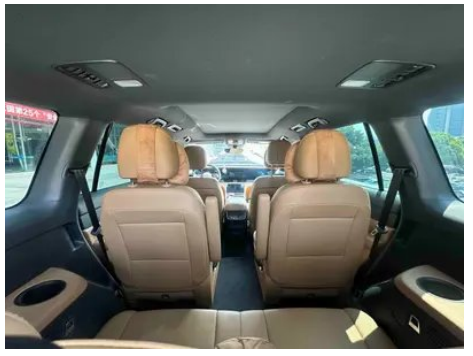

Vehicle Detail Report

Li Auto ONE 2021 extended range 6 Seat plate

Basic Information

Brand	Li Auto
Mileage	100,000 km
Color	Blue
First Registration	2021-11-01
Transfer Count	0

Vehicle Images

Vehicle Condition

1. Right rear quarter panel, Body panel repair.

Configuration Information

Model Information

Model Name	Li Auto ONE 2021 extended range 6 Seat plate
Launch Date	2021.05

Basic parameters

Vehicle Class	Mid-size and large SUVs
Energy Type	Extended Range Electric Vehicle (EREV)
Maximum Power (kW)	96
Maximum Torque (N·m)	-
Transmission	Electric vehicle single speed gearbox
Body Type	SUV
Engine	Range-extended, 131 horsepower
Dimensions (L×W×H) (mm)	5030*1960*1760
Official 0-100 km/h Acceleration (s)	6.5
Top Speed (km/h)	172
Curb Weight (kg)	2300
Maximum Gross Weight (kg)	2825
NEDC Electric Range (km)	188
Fast Charging Time (h)	0.5
Slow Charging Time (h)	6
Electric Motor (PS)	333
NEDC Combined Fuel Consumption (L/100km)	1.5
Fast Charging Range (%)	80