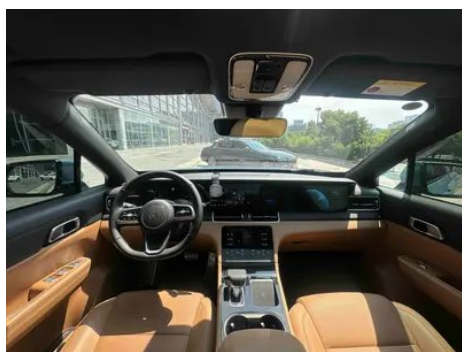

Vehicle Detail Report

Li Auto ONE 2021 extended range 6 Seat plate

Basic Information

Brand	Li Auto
Mileage	100,000 km
Color	Blue
First Registration	2021-11-01
Transfer Count	0

Vehicle Images

Vehicle Condition

1. Right rear quarter panel, Body panel repair.

Configuration Information

Model Information

Model Name	Li Auto ONE 2021 extended range 6 Seat plate
Launch Date	2021.05

Basic parameters

Vehicle Class	Mid-size and large SUVs
Energy Type	Extended Range Electric Vehicle (EREV)
Maximum Power (kW)	96
Maximum Torque (N·m)	-
Transmission	Electric vehicle single speed gearbox
Body Type	SUV
Engine	Range-extended, 131 horsepower
Dimensions (L×W×H) (mm)	5030*1960*1760
Official 0-100 km/h Acceleration (s)	6.5
Top Speed (km/h)	172
Curb Weight (kg)	2300
Maximum Gross Weight (kg)	2825
NEDC Electric Range (km)	188
Fast Charging Time (h)	0.5
Slow Charging Time (h)	6
Electric Motor (PS)	333
NEDC Combined Fuel Consumption (L/100km)	1.5
Fast Charging Range (%)	80