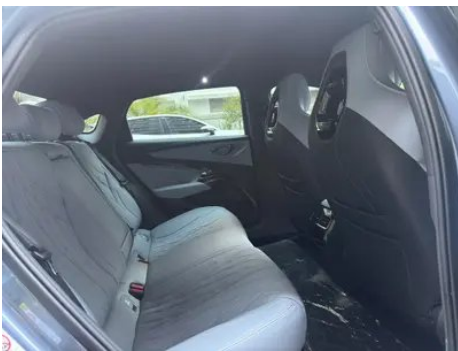

Vehicle Detail Report

BYD Seal 2023 550KM Champion Edition Elite-type

Basic Information

Brand	BYD
Mileage	33,000 km
Color	Blue
First Registration	2023-08-01
Transfer Count	1

Vehicle Images

Configuration Information