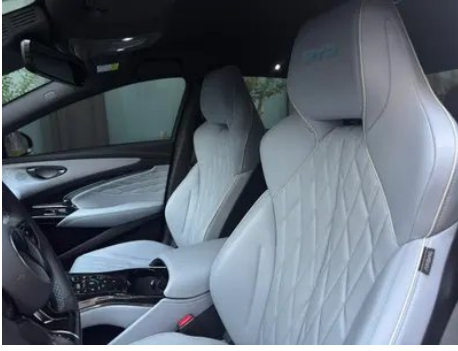

Vehicle Detail Report

BYD Seal 2023 550KM Champion Edition Elite-type

Basic Information

Brand	BYD
Mileage	33,000 km
Color	Blue
First Registration	2023-08-01
Transfer Count	1

Vehicle Images

Configuration Information