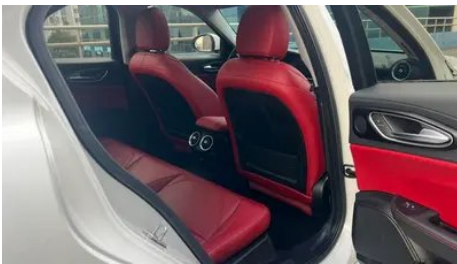

Vehicle Detail Report

Alfa Romeo Giulia 2017 2.0T 200HP Elite Edition

Basic Information

Brand	Alfa Romeo
Mileage	37,300 km
Color	White
First Registration	2019-04-01
Transfer Count	1

Vehicle Images

Vehicle Condition