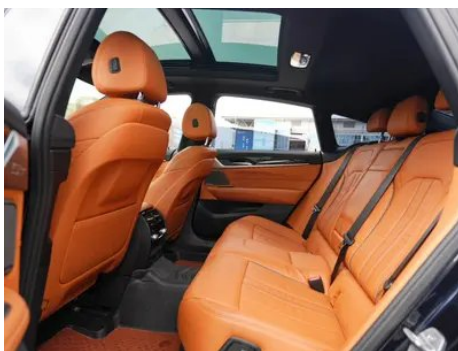

Vehicle Detail Report

BMW 6 Series GT 2020 630i M Sports suit

Basic Information

Brand	BMW
Mileage	56,000 km
Color	Black
First Registration	2020-07-01
Transfer Count	0

Vehicle Images

Vehicle Condition

1. Inner side of right C-pillar, Deformation, Paint repair. 2. Right rear quarter panel, Paint repair, Body panel repair.