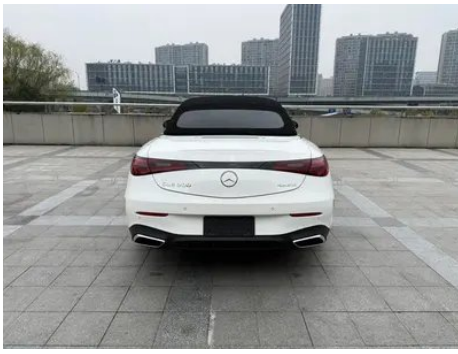

Vehicle Detail Report

Mercedes-Benz CLE 2024 CLE 300 4MATIC Convertible Coupe

Basic Information

Brand	Mercedes-Benz
Mileage	6,000 km
Color	White
First Registration	2025-02-01
Transfer Count	1

Vehicle Images

Vehicle Condition

1. Original metal body panels with factory paint.

Configuration Information

Model Information

Model Name	Mercedes-Benz CLE 2024 CLE 300 4MATIC Convertible Coupe
Launch Date	2024.07

Basic parameters