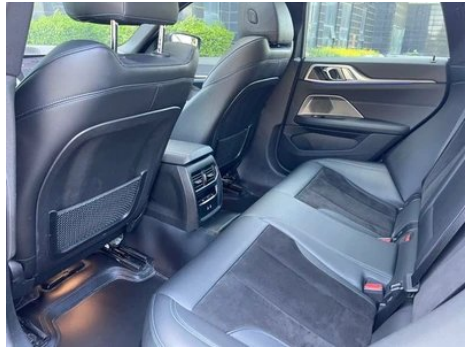

Vehicle Condition

1. Driver's seat rails and frame, Signs of removal. 2. Front passenger seat rails and frame, Signs of removal.

Configuration Information

Model Information

Model Information (continued)

Model Name	BMW 4 Series 2022 Restyling 425i M Sports Night Suit
Launch Date	2022.04

Basic parameters

Vehicle Class	Mid-size car
Energy Type	Gasoline
Maximum Power (kW)	135
Maximum Torque (N·m)	300
Transmission	8-gear manual integration
Body Type	Hardtop Sports Car
Engine	2.0L 184 hp L4
Dimensions (L×W×H) (mm)	4773*1852*1395
Official 0-100 km/h Acceleration (s)	7.5
Top Speed (km/h)	235
Curb Weight (kg)	1590
Maximum Gross Weight (kg)	2015
WLTP Combined Fuel Consumption (L/100km)	6.8

engine

Engine Model	B48B20A
Displacement (mL)	1998
Displacement (L)	2.0
Induction Type	Turbocharging
Cylinder Arrangement	L
Number of Cylinders	4
Valves per Cylinder	4
Compression Ratio	11
Valve Train	DOHC
Bore (mm)	82
Stroke (mm)	94.6
Maximum Power (PS)	184
Max Power Speed (rpm)	5000-6500
Max Torque Speed (rpm)	1350-4000