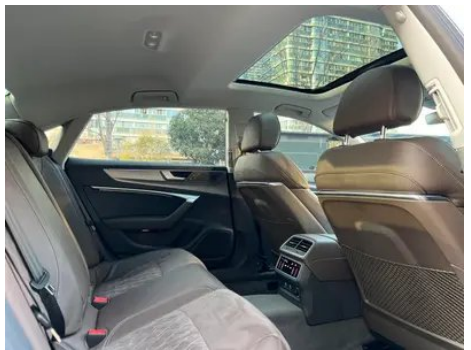

Vehicle Condition

1. Original metal body panels with factory paint.

Configuration Information

Model Information

Model Name	Audi A7L 2024 45TFSI quattro S-line See far type Streaming Suit