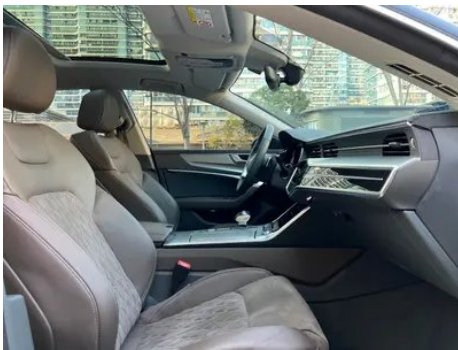

Vehicle Condition

1. Original metal body panels with factory paint.

Configuration Information

Model Information

Model Name	Audi A7L 2024 45TFSI quattro S-line See far type Streaming Suit