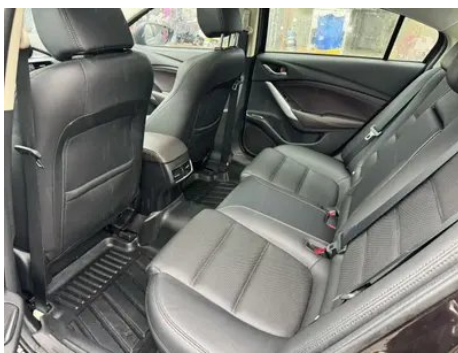

Vehicle Detail Report

Mazda Atenza 2017 2.0L Blue Sky Deluxe Edition

Basic Information

Brand	Mazda
Mileage	59,000 km
Color	Purple
First Registration	2017-03-01
Transfer Count	1

Vehicle Images

Vehicle Condition

1. Rear body panel, Deformation.
2. Driver's seat rails and frame, Corrosion.
3. Driver's seat, Wear.

Configuration Information

Model Information

Model Name	AZE 2017 2.0L Blue Sky Luxury Edition
Launch Date	2016.08